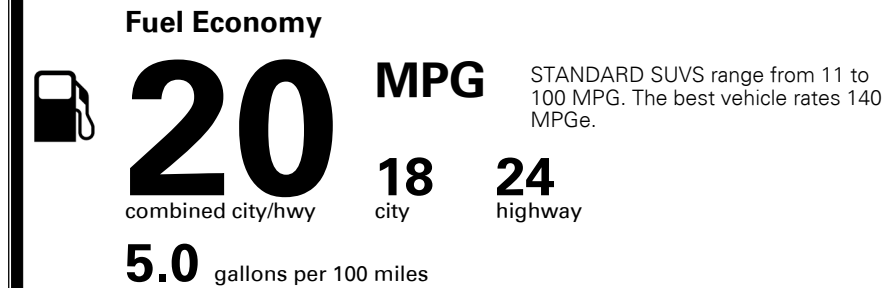

EPA DOT Fuel Economy and Environment

Gasoline Vehicle

You spend
\$3,750
 more in fuel costs
 over 5 years
 compared to the
 average new vehicle.

Annual fuel cost
\$2,700

Actual results will vary for many reasons, including driving conditions and how you drive and maintain your vehicle. The average new vehicle gets 28 MPG and costs \$9,750 to fuel over 5 years. Cost estimates are based on 15,000 miles per year at \$ 3.60 per gallon. MPGe is miles per gasoline gallon equivalent. Vehicle emissions are a significant cause of climate change and smog.