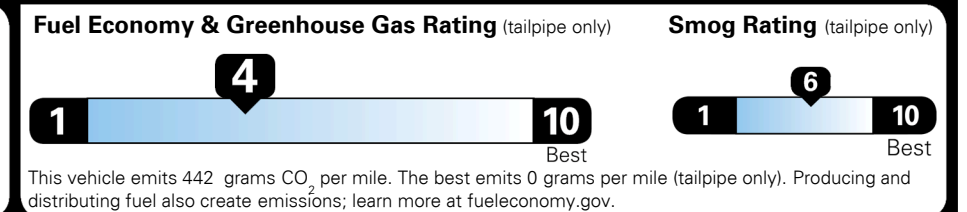

EPA DOT Fuel Economy and Environment

Gasoline Vehicle

You spend
\$3,750
 more in fuel costs
 over 5 years
 compared to the
 average new vehicle.

Annual fuel cost
\$2,700

Actual results will vary for many reasons, including driving conditions and how you drive and maintain your vehicle. The average new vehicle gets 28 MPG and costs \$9,750 to fuel over 5 years. Cost estimates are based on 15,000 miles per year at \$ 3.60 per gallon. MPGe is miles per gasoline gallon equivalent. Vehicle emissions are a significant cause of climate change and smog.