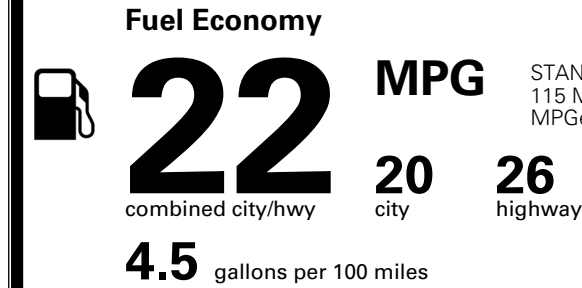

\$495.00
 \$295.00
 \$625.00
 \$250.00
 \$165.00
 \$390.00
 \$145.00

MSRP INCLUDING OPTIONS

\$ 46,155.00

INLAND FREIGHT AND HANDLING

\$ 1,545.00

TOTAL MANUFACTURER'S SUGGESTED RETAIL PRICE ▶

\$ 47,700.00

TOTAL ADDITIONAL WEIGHT: 12.5

EPA DOT Fuel Economy and Environment

Gasoline Vehicle

You spend
\$2,500
 more in fuel costs
 over 5 years
 compared to the
 average new vehicle.

Annual fuel cost
\$2,100

Actual results will vary for many reasons, including driving conditions and how you drive and maintain your vehicle. The average new vehicle gets 29 MPG and costs \$8,000 to fuel over 5 years. Cost estimates are based on 15,000 miles per year at \$ 3.10 per gallon. MPGe is miles per gasoline gallon equivalent. Vehicle emissions are a significant cause of climate change and smog.