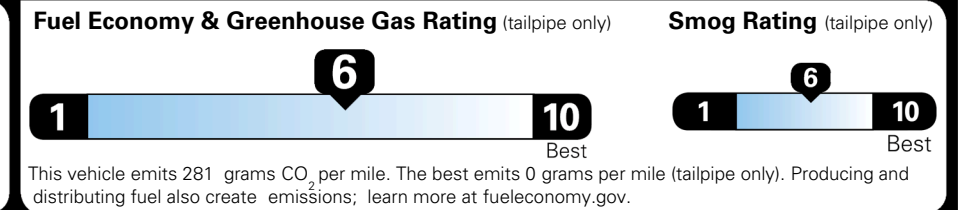

MSRP INCLUDING OPTIONS \$ 57,259.00

INLAND FREIGHT AND HANDLING \$ 1,545.00

TOTAL MANUFACTURER'S SUGGESTED RETAIL PRICE ▶ \$ 58,804.00

TOTAL ADDITIONAL WEIGHT: 68.2

EPA DOT Fuel Economy and Environment

Gasoline Vehicle

STANDARD SUVS range from 13 to 115 MPG. The best vehicle rates 146 MPGe.

You save \$500
 in fuel costs over 5 years compared to the average new vehicle.

Annual fuel cost \$1,500

Actual results will vary for many reasons, including driving conditions and how you drive and maintain your vehicle. The average new vehicle gets 29 MPG and costs \$8,000 to fuel over 5 years. Cost estimates are based on 15,000 miles per year at \$ 3.10 per gallon. MPGe is miles per gasoline gallon equivalent. Vehicle emissions are a significant cause of climate change and smog.