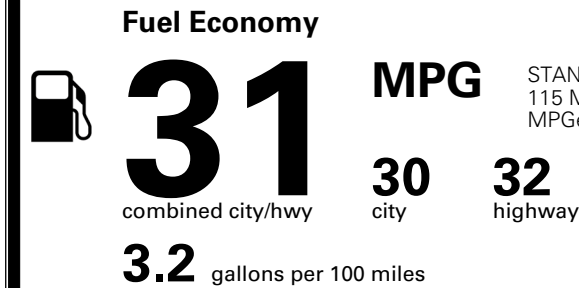

MSRP INCLUDING OPTIONS \$ 57,259.00

INLAND FREIGHT AND HANDLING \$ 1,545.00

TOTAL MANUFACTURER'S SUGGESTED RETAIL PRICE ▶ \$ 58,804.00

TOTAL ADDITIONAL WEIGHT: 68.2

EPA DOT Fuel Economy and Environment

Gasoline Vehicle

STANDARD SUVS range from 13 to 115 MPG. The best vehicle rates 146 MPGe.

You save \$500
 in fuel costs over 5 years compared to the average new vehicle.

Annual fuel cost \$1,500

Actual results will vary for many reasons, including driving conditions and how you drive and maintain your vehicle. The average new vehicle gets 29 MPG and costs \$8,000 to fuel over 5 years. Cost estimates are based on 15,000 miles per year at \$ 3.10 per gallon. MPGe is miles per gasoline gallon equivalent. Vehicle emissions are a significant cause of climate change and smog.