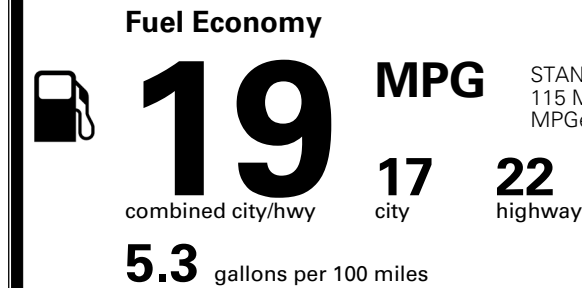

\$495.00
 \$250.00
 \$65.00

MSRP INCLUDING OPTIONS

\$ 57,600.00

INLAND FREIGHT AND HANDLING

\$ 1,545.00

TOTAL MANUFACTURER'S SUGGESTED RETAIL PRICE ▶

\$ 59,145.00

TOTAL ADDITIONAL WEIGHT: 9.0

EPA DOT Fuel Economy and Environment

Gasoline Vehicle

STANDARD SUVs range from 13 to 115 MPG. The best vehicle rates 146 MPGe.

You spend
\$4,250
 more in fuel costs
 over 5 years
 compared to the
 average new vehicle.

Annual fuel cost
\$2,450

Fuel Economy & Greenhouse Gas Rating (tailpipe only)

Smog Rating (tailpipe only)

This vehicle emits 467 grams CO₂ per mile. The best emits 0 grams per mile (tailpipe only). Producing and distributing fuel also create emissions; learn more at fueleconomy.gov.