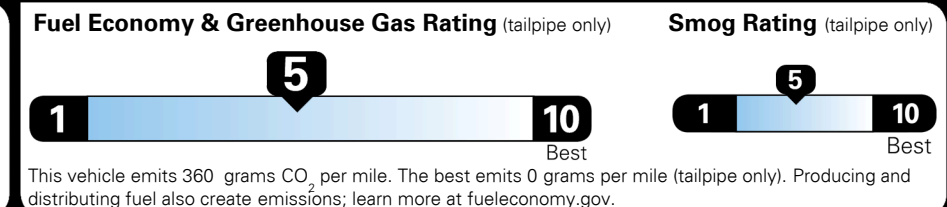

TOTAL ADDITIONAL WEIGHT: 6.6

EPA DOT Fuel Economy and Environment

Gasoline Vehicle

Fuel Economy

25 MPG
 combined city/hwy

22 MPG
 city

29 MPG
 highway

4.0 gallons per 100 miles

SMALL SUVs range from 16 to 120 MPG. The best vehicle rates 141 MPGe.

You spend \$500 more in fuel costs over 5 years
 compared to the average new vehicle.

Annual fuel cost \$1,600

Actual results will vary for many reasons, including driving conditions and how you drive and maintain your vehicle. The average new vehicle gets 27 MPG and costs \$7,500 to fuel over 5 years. Cost estimates are based on 15,000 miles per year at \$ 2.70 per gallon. MPGe is miles per gasoline gallon equivalent. Vehicle emissions are a significant cause of climate change and smog.