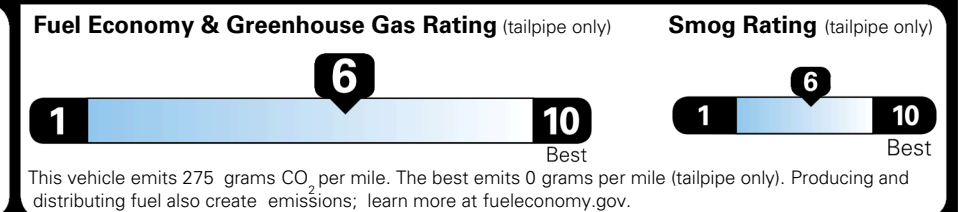

Actual results will vary for many reasons, including driving conditions and how you drive and maintain your vehicle. The average new vehicle gets 29 MPG and costs $8,500 to fuel over 5 years. Cost estimates are based on 15,000 miles per year at $ 3.30 per gallon. MPGe is miles per gasoline gallon equivalent. Vehicle emissions are a significant cause of climate change and smog.

fueleconomy.gov
Calculate personalized estimates and compare vehicles

Smartphone QR Code

GOVERNMENT 5-STAR SAFETY RATINGS

Overall Vehicle Score	Not Rated
Based on the combined rating of frontal, side and rollover. Should ONLY be compared to other vehicles of similar size and weight.	
Frontal	Driver ★ ★ ★ ★ ★
Crash	Passenger ★ ★ ★ ★
Based on the risk of injury in a frontal impact. Should ONLY be compared to other vehicles of similar size and weight.	
Side	Front seat Not Rated
Crash	Rear seat Not Rated
Star ratings based on the risk of injury in a side impact.	
Rollover	★ ★ ★ ★
Star ratings based on the risk of rollover in a single-vehicle crash.	

Star ratings range from 1 to 5 stars (★★★★★) with 5 being the highest.
Source: National Highway Traffic Safety Administration (NHTSA).
www.safercar.gov or 1-888-327-4236

Manufacturer's suggested retail price includes Manufacturer's recommended pre-delivery service. License and title fees, state and local taxes and other dealer installed options and accessories are not included in the manufacturer's suggested retail price.

PARTS CONTENT INFORMATION

FOR VEHICLES IN THIS CAR LINE U.S./CANADIAN PARTS CONTENT: 2 %

MAJOR SOURCES OF FOREIGN PARTS: KOREA: 90%

NOTE: PARTS CONTENT DOES NOT INCLUDE FINAL ASSEMBLY, DISTRIBUTION, OR OTHER NON-PARTS COSTS.

FOR THIS VEHICLE FINAL ASSEMBLY POINT: GWANGMYEONG, KOREA

COUNTRY OF ORIGIN ENGINE (MOTOR): KOREA

TRANSMISSION: KOREA