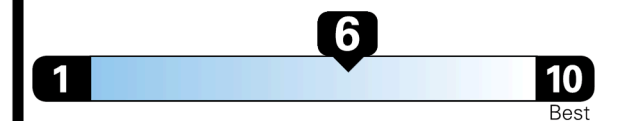

EPA DOT Fuel Economy and Environment

Gasoline Vehicle

Fuel Economy

32 MPG
combined city/hwy

34 MPG
city

31 MPG
highway

3.1 gallons per 100 miles

MINIVANS range from 20 to 83 MPG.
The best vehicle rates 146 MPGe.

You save
$750
in fuel costs
over 5 years
compared to the
average new vehicle.

Annual fuel cost
$1,550

Fuel Economy & Greenhouse Gas Rating (tailpipe only)

Smog Rating (tailpipe only)